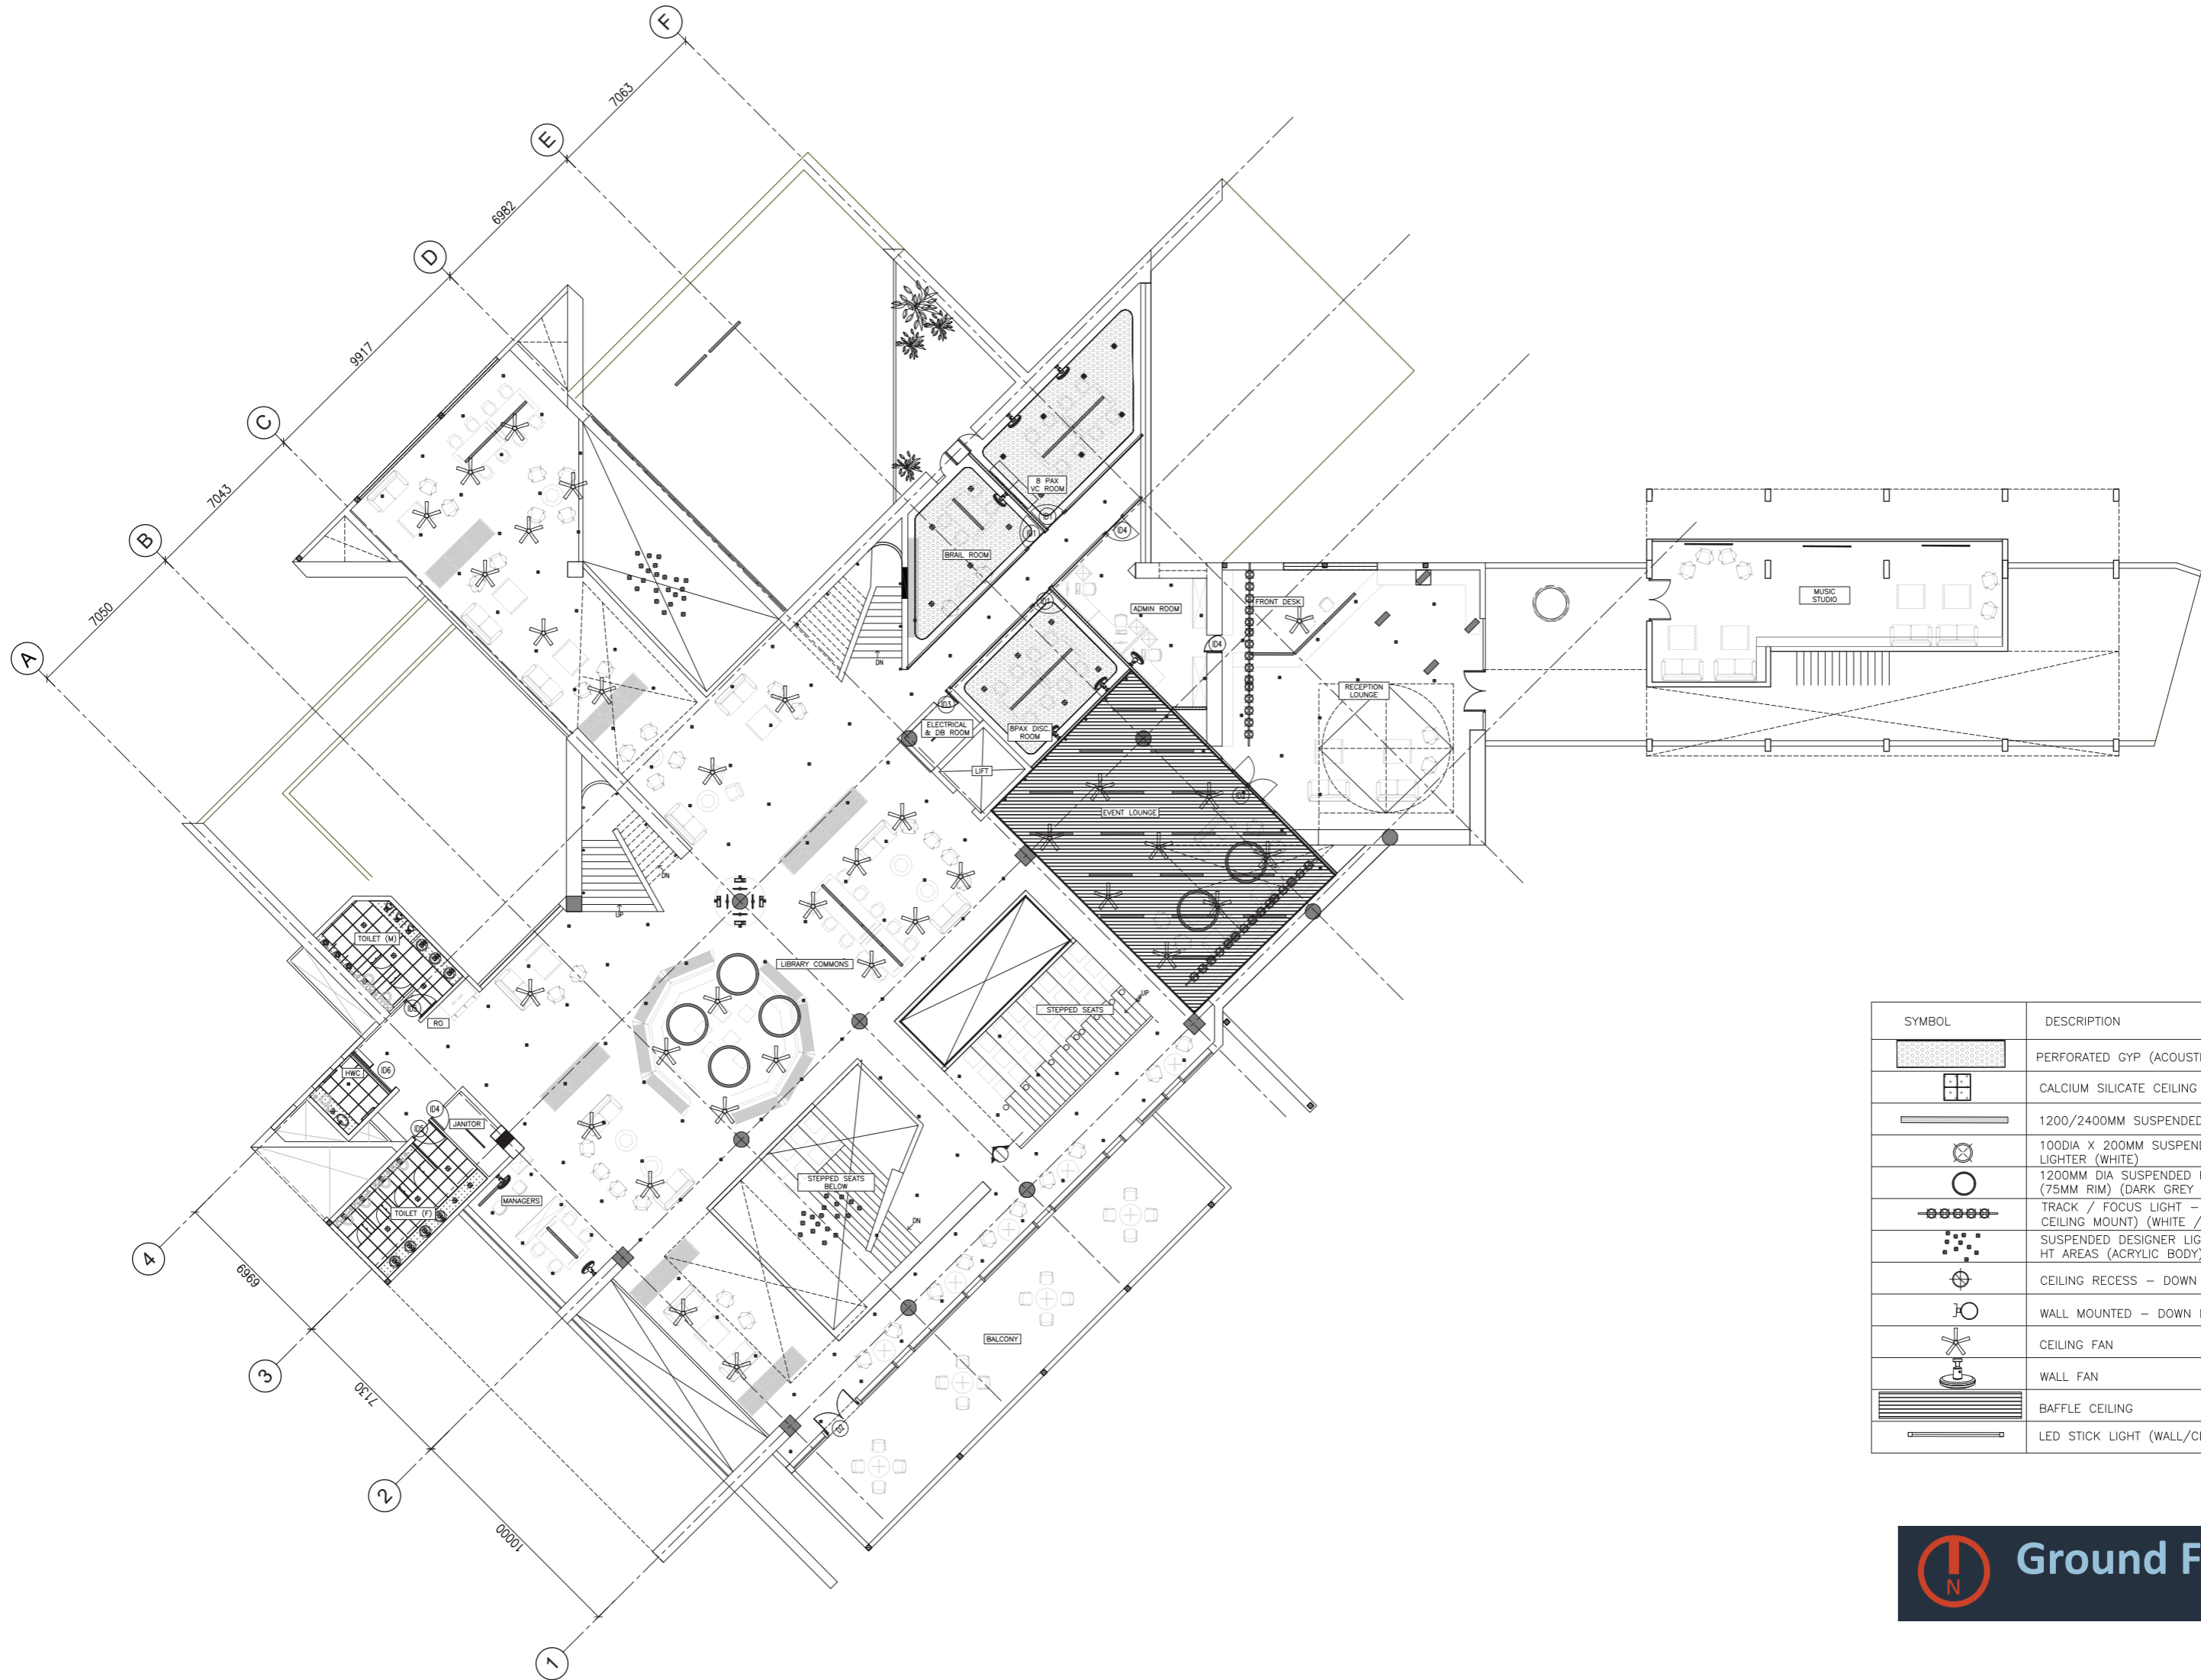

NATIONAL LAW SCHOOL
OF INDIA UNIVERSITY
BANGALORE

RFP for design and build
LIBRARY LIGHTING

NLSIU CAMPUS, BANGALORE

SYMBOL	DESCRIPTION
	PERFORATED GYP (ACOUSTIC) CEILING WITH AXIOM TRIM
	CALCIUM SILICATE CEILING
	1200/2400MM SUSPENDED LINEAR LIGHT (DRAK GREY)
	100DIA X 200MM SUSPENDED CYLINDRICAL DOWN LIGHTER (WHITE)
	1200MM DIA SUSPENDED ROUND DOWN LIGHTER (75MM RIM) (DARK GREY + GOLDEN INNER RIM)
	TRACK / FOCUS LIGHT - WALL WASHER (SUSPENDED, CEILING MOUNT) (WHITE / DARK GREY)
	SUSPENDED DESIGNER LIGHT FIXTURE @ DOUBLE HT AREAS (ACRYLIC BODY)
	CEILING RECESS - DOWN LIGHTING (WHITE)
	WALL MOUNTED - DOWN LIGHTING (WHITE)
	CEILING FAN
	WALL FAN
	BAFFLE CEILING
	LED STICK LIGHT (WALL/CEILING MOUNT)

SYMBOL	DESCRIPTION
	PERFORATED GYP (ACOUSTIC) CEILING WITH AXIOM TRIM
	CALCIUM SILICATE CEILING
	1200/2400MM SUSPENDED LINEAR LIGHT (DRAK GREY)
	100DIA X 200MM SUSPENDED CYLINDRICAL DOWN LIGHTER (WHITE)
	1200MM DIA SUSPENDED ROUND DOWN LIGHTER (75MM RIM) (DARK GREY + GOLDEN INNER RIM)
	TRACK / FOCUS LIGHT - WALL WASHER (SUSPENDED, CEILING MOUNT) (WHITE / DARK GREY)
	SUSPENDED DESIGNER LIGHT FIXTURE @ DOUBLE HT AREAS (ACRYLIC BODY)
	CEILING RECESS - DOWN LIGHTING (WHITE)
	WALL MOUNTED - DOWN LIGHTING (WHITE)
	CEILING FAN
	WALL FAN
	BAFFLE CEILING
	LED STICK LIGHT (WALL/CEILING MOUNT)

Lower Ground Floor

Lower Ground Floor

HISTORY
OF JH DE
NEW LIO

Lower Ground Floor

First Floor

First Floor

First Floor