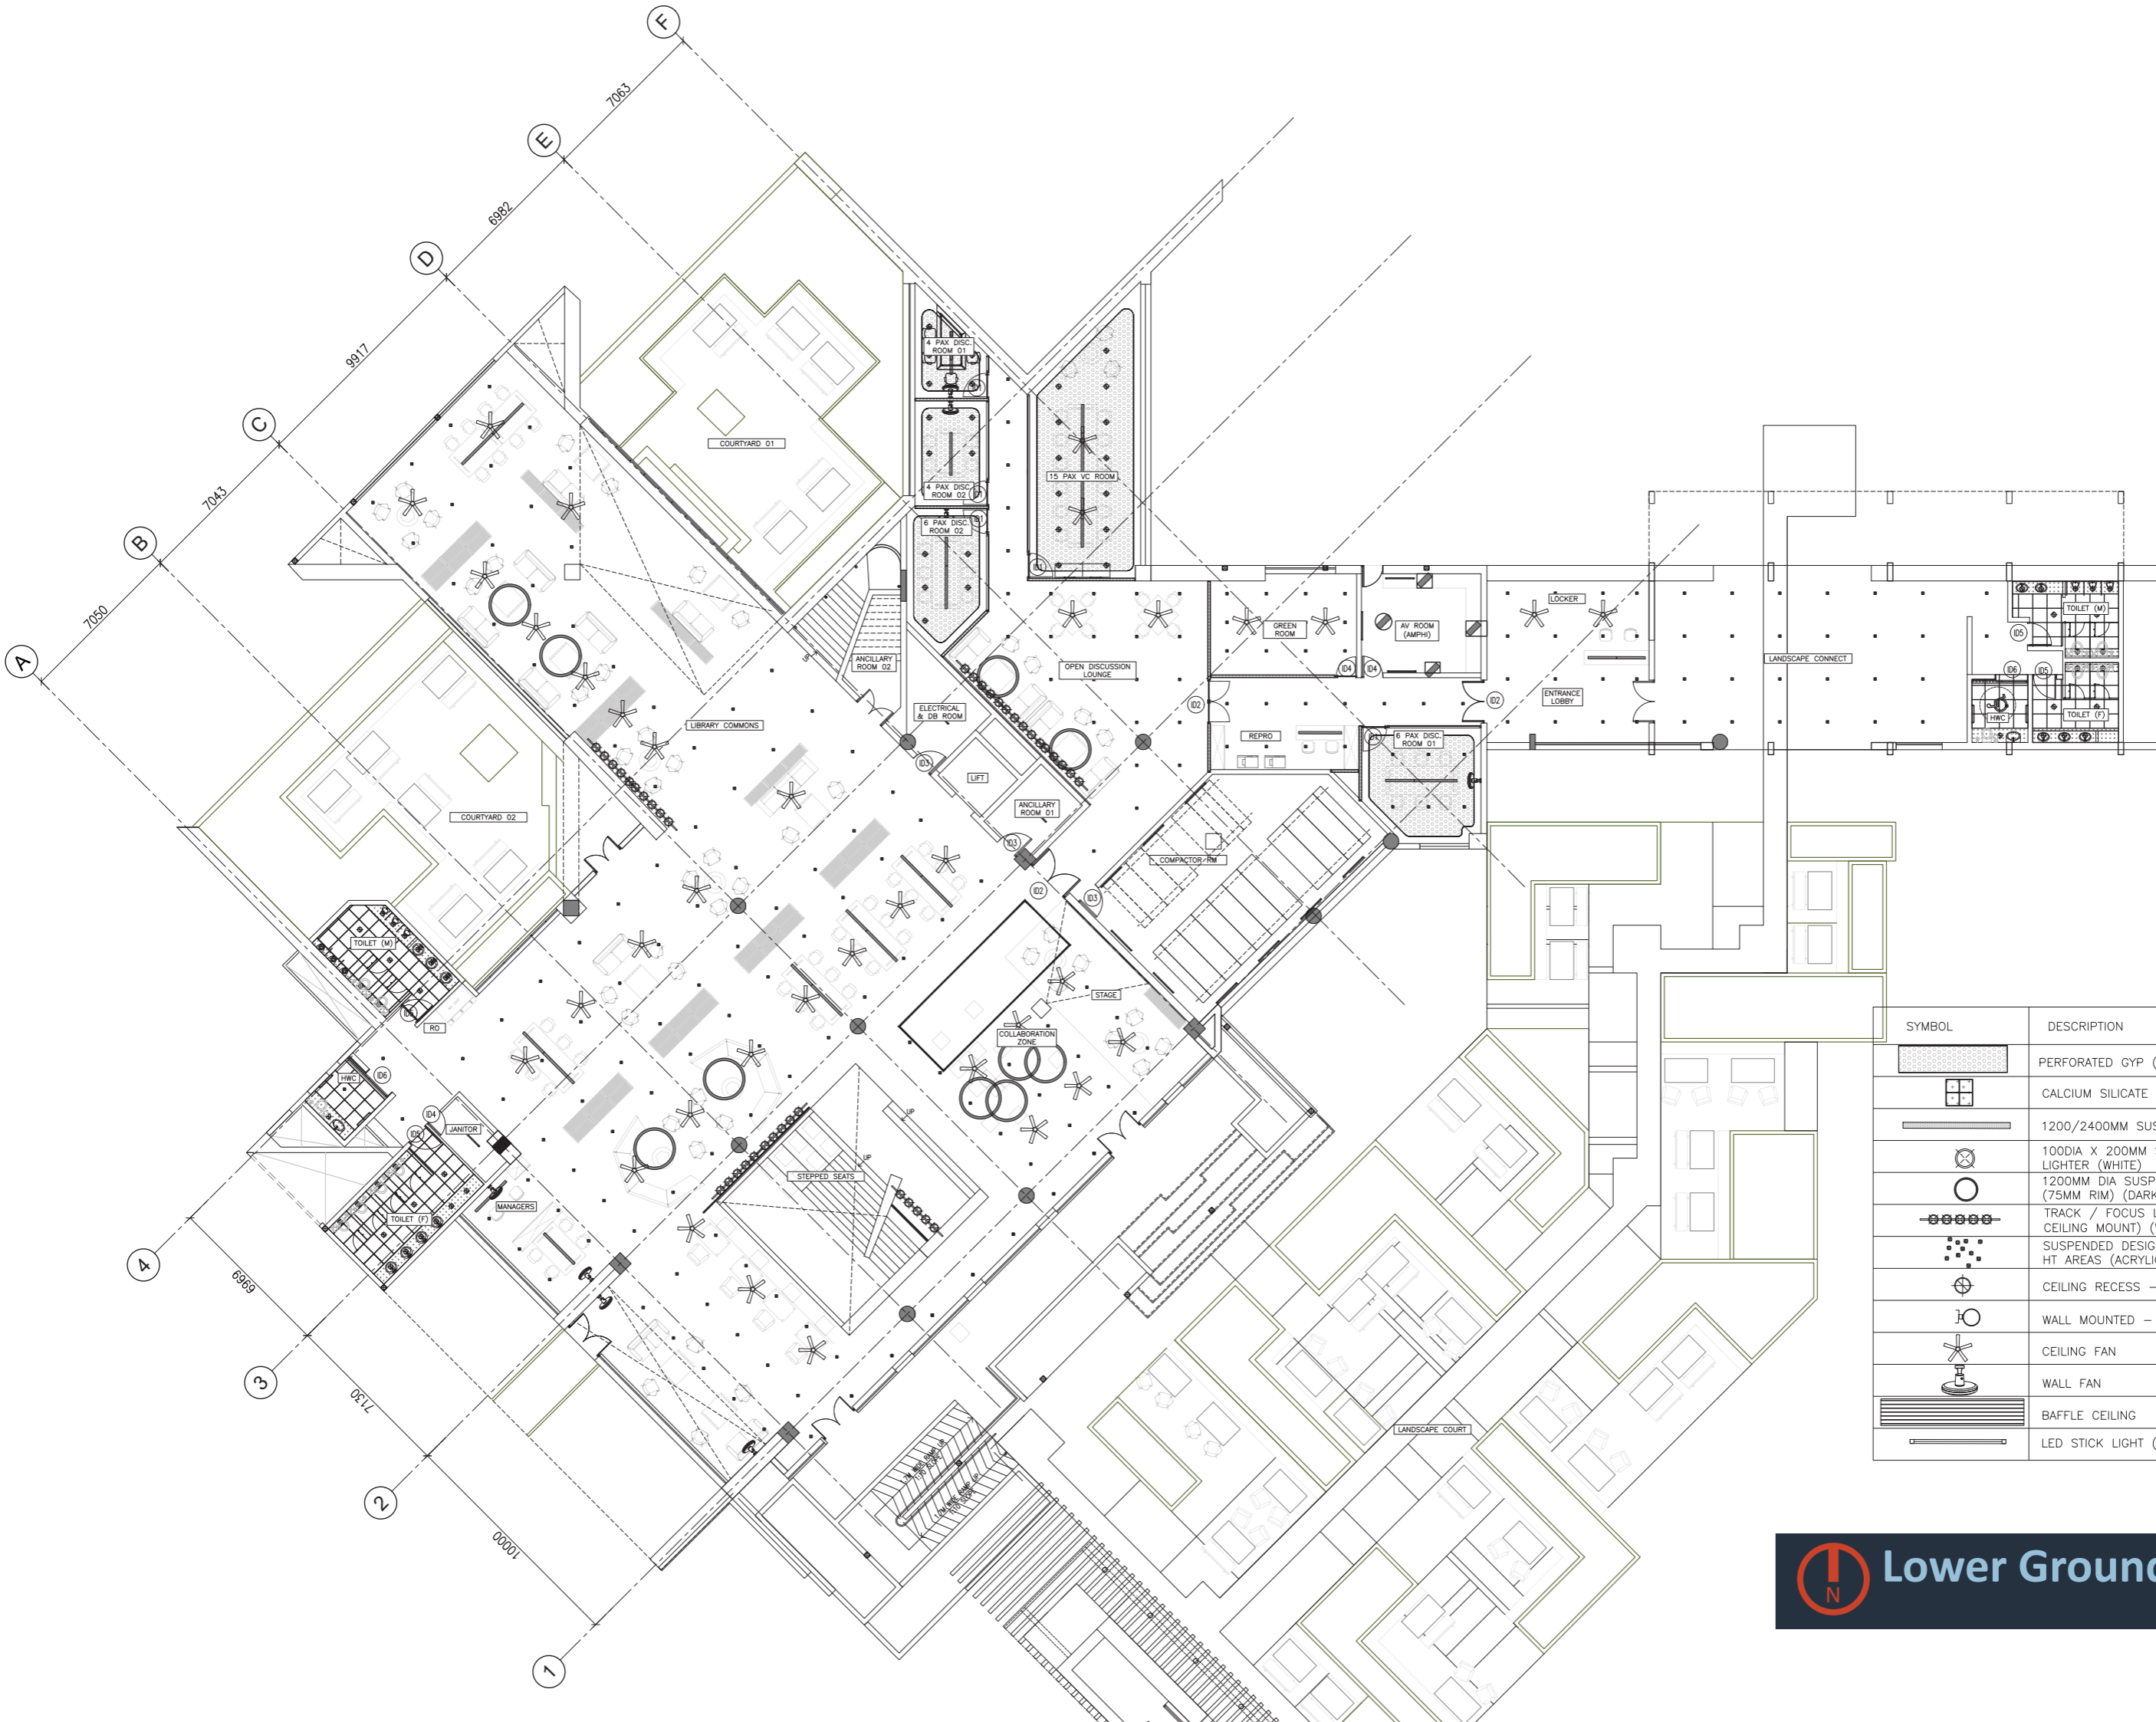

NATIONAL LAW SCHOOL
OF INDIA UNIVERSITY
BANGALORE

RFP for design and build
LIBRARY LIGHTING

NLSIU CAMPUS, BANGALORE

SYMBOL	DESCRIPTION
	PERFORATED GYP (ACOUSTIC) CEILING WITH AXIOM TRIM
	CALCIUM SILICATE CEILING
	1200/2400MM SUSPENDED LINEAR LIGHT (DRAK GREY)
	100DIA X 200MM SUSPENDED CYLINDRICAL DOWN LIGHTER (WHITE)
	1200MM DIA SUSPENDED ROUND DOWN LIGHTER (75MM RIM) (DARK GREY + GOLDEN INNER RIM)
	TRACK / FOCUS LIGHT - WALL WASHER (SUSPENDED, CEILING MOUNT) (WHITE / DARK GREY)
	SUSPENDED DESIGNER LIGHT FIXTURE @ DOUBLE HT AREAS (ACRYLIC BODY)
	CEILING RECESS - DOWN LIGHTING (WHITE)
	WALL MOUNTED - DOWN LIGHTING (WHITE)
	CEILING FAN
	WALL FAN
	BAFFLE CEILING
	LED STICK LIGHT (WALL/CEILING MOUNT)

SYMBOL	DESCRIPTION
	PERFORATED GYP (ACOUSTIC) CEILING WITH AXIOM TRIM
	CALCIUM SILICATE CEILING
	1200/2400MM SUSPENDED LINEAR LIGHT (DRAK GREY)
	100DIA X 200MM SUSPENDED CYLINDRICAL DOWN LIGHTER (WHITE)
	1200MM DIA SUSPENDED ROUND DOWN LIGHTER (75MM RIM) (DARK GREY + GOLDEN INNER RIM)
	TRACK / FOCUS LIGHT - WALL WASHER (SUSPENDED, CEILING MOUNT) (WHITE / DARK GREY)
	SUSPENDED DESIGNER LIGHT FIXTURE @ DOUBLE HT AREAS (ACRYLIC BODY)
	CEILING RECESS - DOWN LIGHTING (WHITE)
	WALL MOUNTED - DOWN LIGHTING (WHITE)
	CEILING FAN
	WALL FAN
	BAFFLE CEILING
	LED STICK LIGHT (WALL/CEILING MOUNT)

Lower Ground Floor

Lower Ground Floor

HISTORY
OF JH DE
NEW LIO

Lower Ground Floor

First Floor

First Floor

First Floor