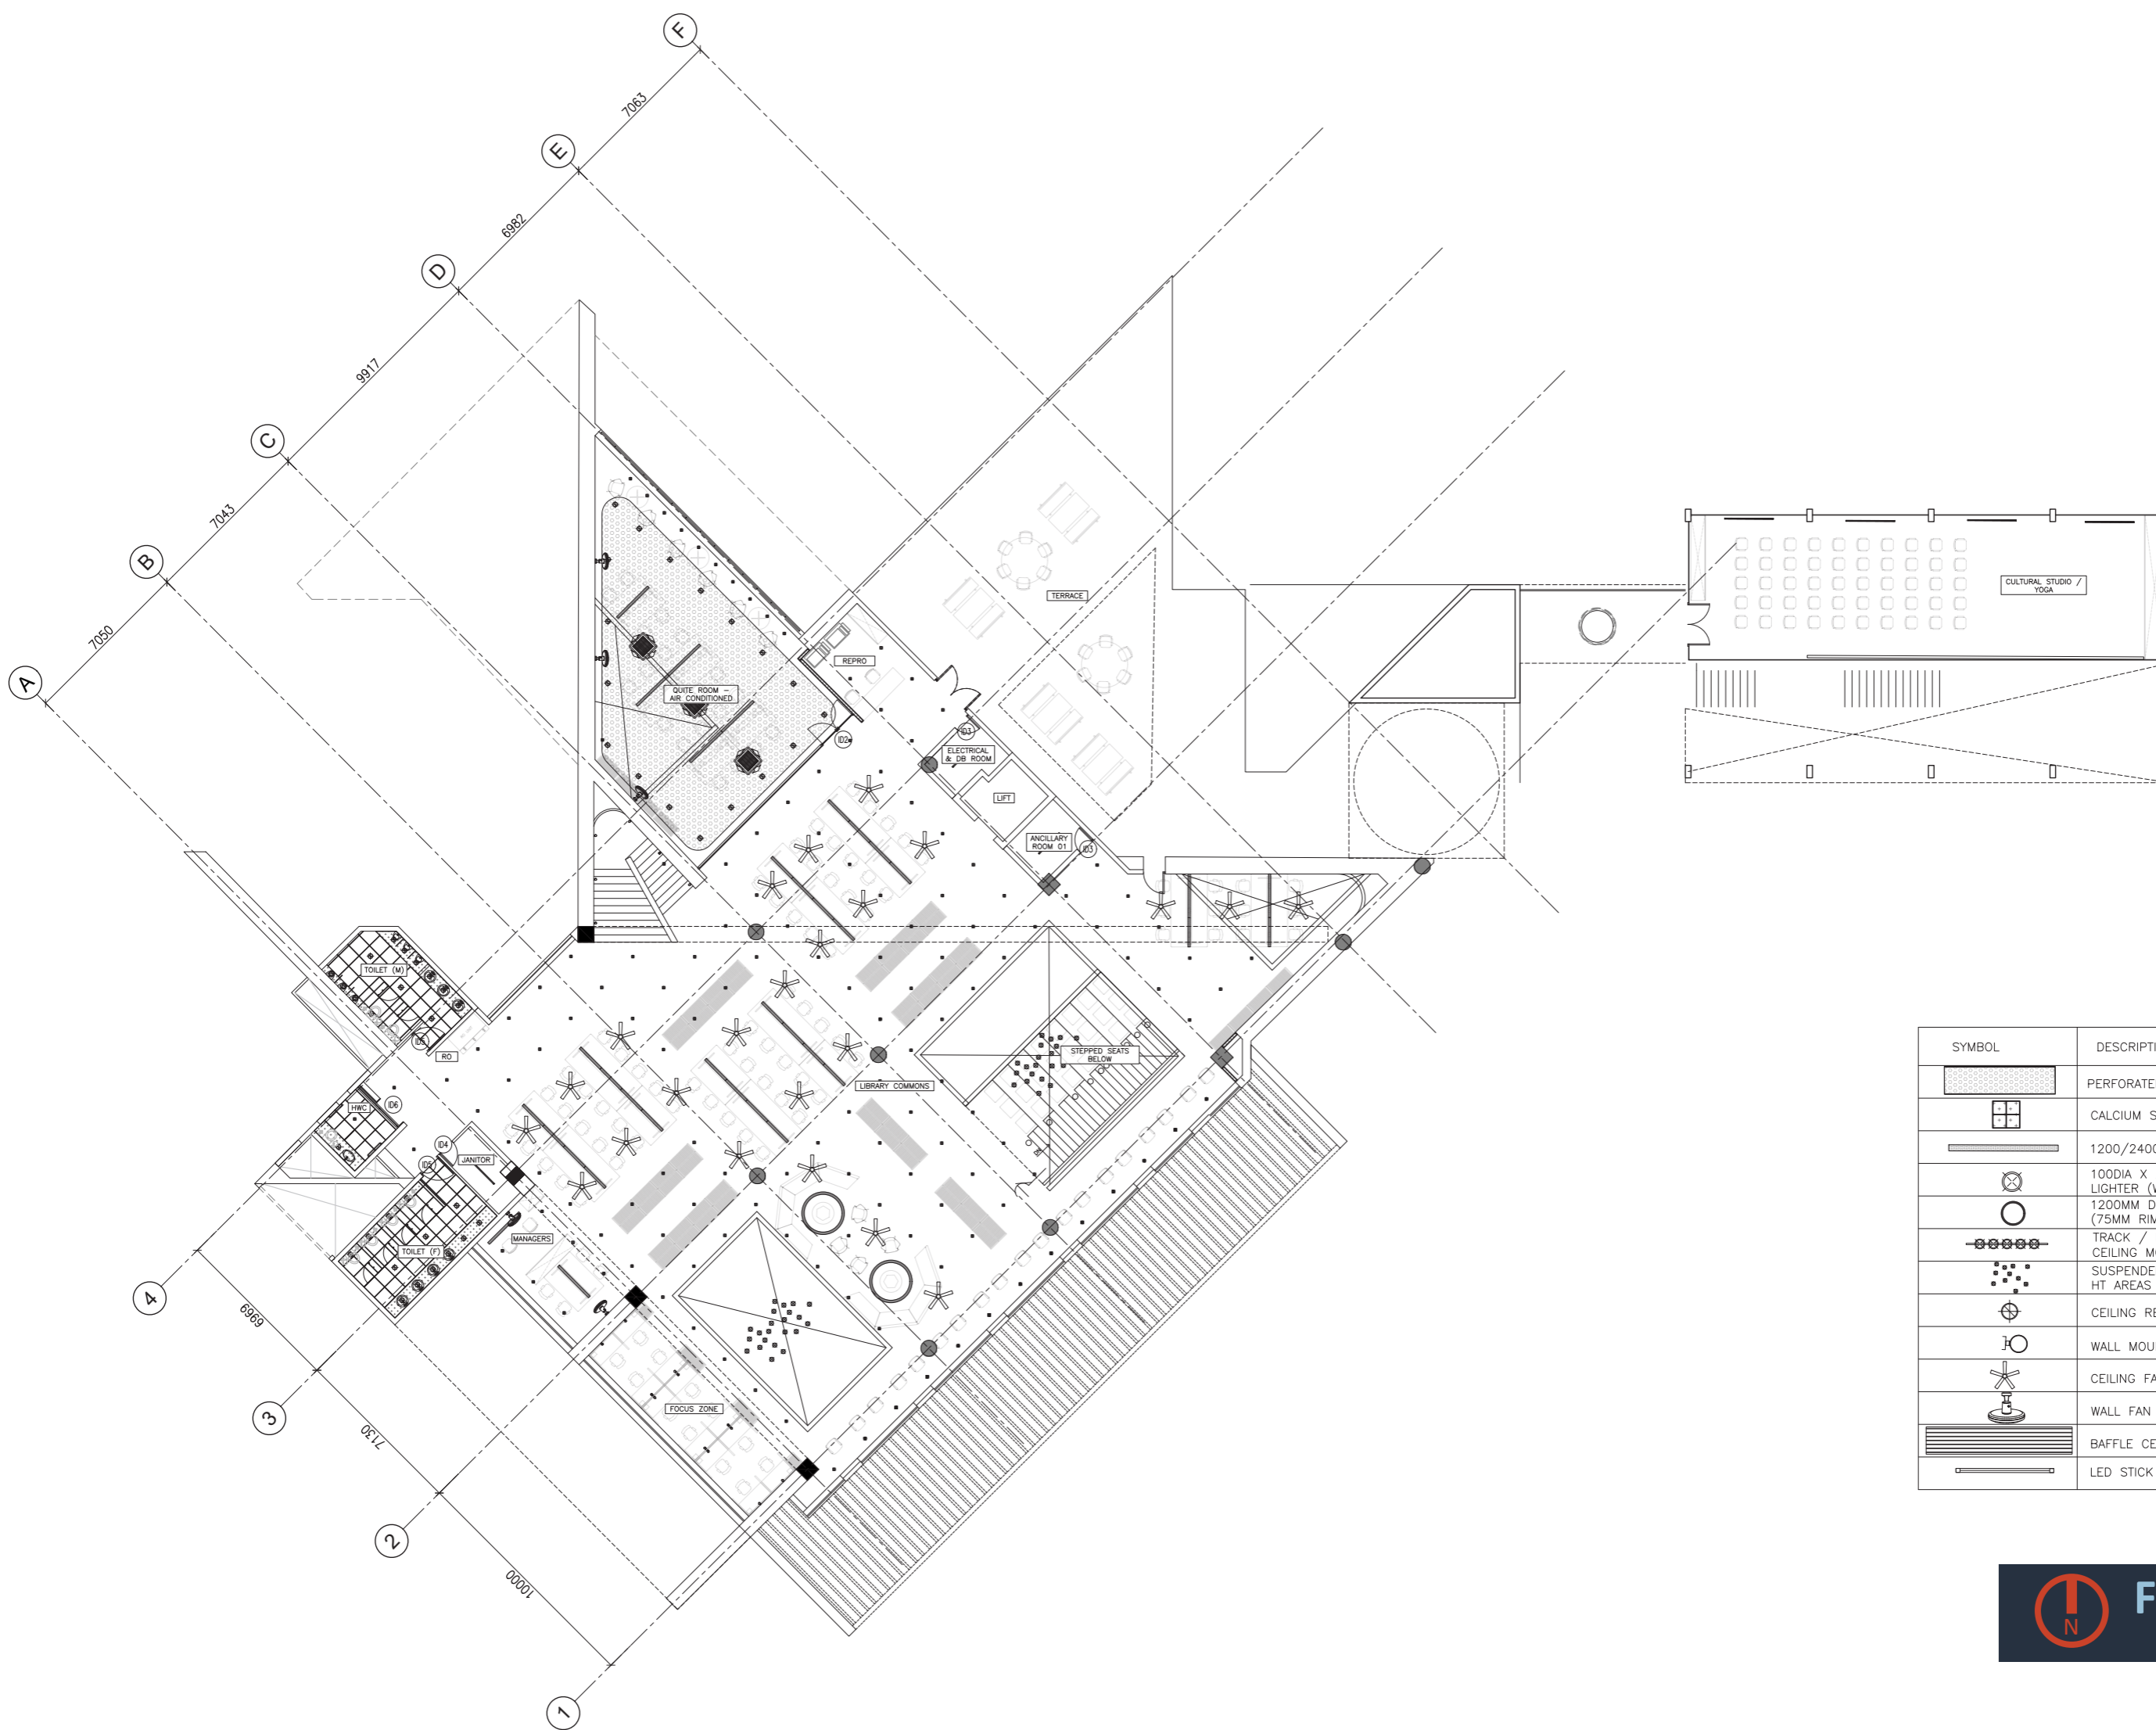

NATIONAL LAW SCHOOL
OF INDIA UNIVERSITY
BANGALORE

RFP for design and build
LIBRARY LIGHTING

NLSIU CAMPUS, BANGALORE

SYMBOL	DESCRIPTION
	PERFORATED GYP (ACOUSTIC) CEILING WITH AXIOM TRIM
	CALCIUM SILICATE CEILING
	1200/2400MM SUSPENDED LINEAR LIGHT (DRAK GREY)
	100DIA X 200MM SUSPENDED CYLINDRICAL DOWN LIGHTER (WHITE)
	1200MM DIA SUSPENDED ROUND DOWN LIGHTER (75MM RIM) (DARK GREY + GOLDEN INNER RIM)
	TRACK / FOCUS LIGHT - WALL WASHER (SUSPENDED, CEILING MOUNT) (WHITE / DARK GREY)
	SUSPENDED DESIGNER LIGHT FIXTURE @ DOUBLE HT AREAS (ACRYLIC BODY)
	CEILING RECESS - DOWN LIGHTING (WHITE)
	WALL MOUNTED - DOWN LIGHTING (WHITE)
	CEILING FAN
	WALL FAN
	BAFFLE CEILING
	LED STICK LIGHT (WALL/CEILING MOUNT)

SYMBOL	DESCRIPTION
	PERFORATED GYP (ACOUSTIC) CEILING WITH AXIOM TRIM
	CALCIUM SILICATE CEILING
	1200/2400MM SUSPENDED LINEAR LIGHT (DRAK GREY)
	100DIA X 200MM SUSPENDED CYLINDRICAL DOWN LIGHTER (WHITE)
	1200MM DIA SUSPENDED ROUND DOWN LIGHTER (75MM RIM) (DARK GREY + GOLDEN INNER RIM)
	TRACK / FOCUS LIGHT - WALL WASHER (SUSPENDED, CEILING MOUNT) (WHITE / DARK GREY)
	SUSPENDED DESIGNER LIGHT FIXTURE @ DOUBLE HT AREAS (ACRYLIC BODY)
	CEILING RECESS - DOWN LIGHTING (WHITE)
	WALL MOUNTED - DOWN LIGHTING (WHITE)
	CEILING FAN
	WALL FAN
	BAFFLE CEILING
	LED STICK LIGHT (WALL/CEILING MOUNT)

Lower Ground Floor

Lower Ground Floor

HISTORY
OF JH DE
NEW LIO

Lower Ground Floor

First Floor

First Floor

First Floor