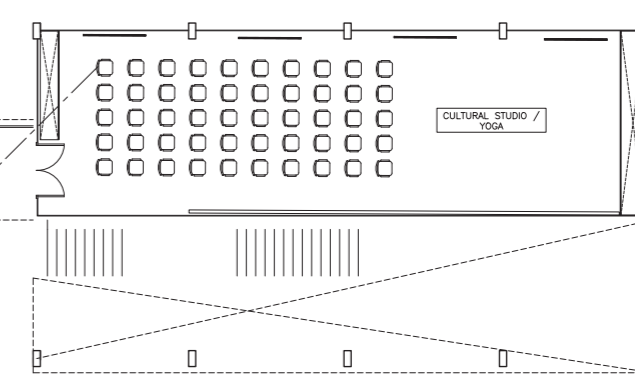

NATIONAL LAW SCHOOL
OF INDIA UNIVERSITY
BANGALORE

RFP for design and build
LIBRARY FURNITURE

NLSIU CAMPUS, BANGALORE

SYMBOL	CODE	QTY
	L-CH-01	109
	L-CH-02	06
	EXE.C-01	17
	EXE.C-02	218
	L-HC-01	19
	PF-01	20
	T-01	13
	T-02	09
	T-03	01
	T-04	02
	T-05	12
	T-06	08
	CT-01	16
	CT-02	24
	DT-01	8
	FT-01	2 + 2
	SF-04	34
	SF-03	01
	SF-01	02
	SF-02	04
	BS-01 TO 03	REFER ANNEXURE
	BS-04 TO 07	REFER ANNEXURE

SYMBOL	CODE	QTY
	L-CH-01	109
	L-CH-02	06
	EXE.C-01	17
	EXE.C-02	218
	L-HC-01	19
	PF-01	20
	T-01	13
	T-02	09
	T-03	01
	T-04	02
	T-05	12
	T-06	08
	CT-01	16
	CT-02	24
	DT-01	8
	FT-01	2 + 2
	SF-04	34
	SF-03	01
	SF-01	02
	SF-02	04
	BS-01 TO 03	REFER ANNEXURE
	BS-04 TO 07	REFER ANNEXURE