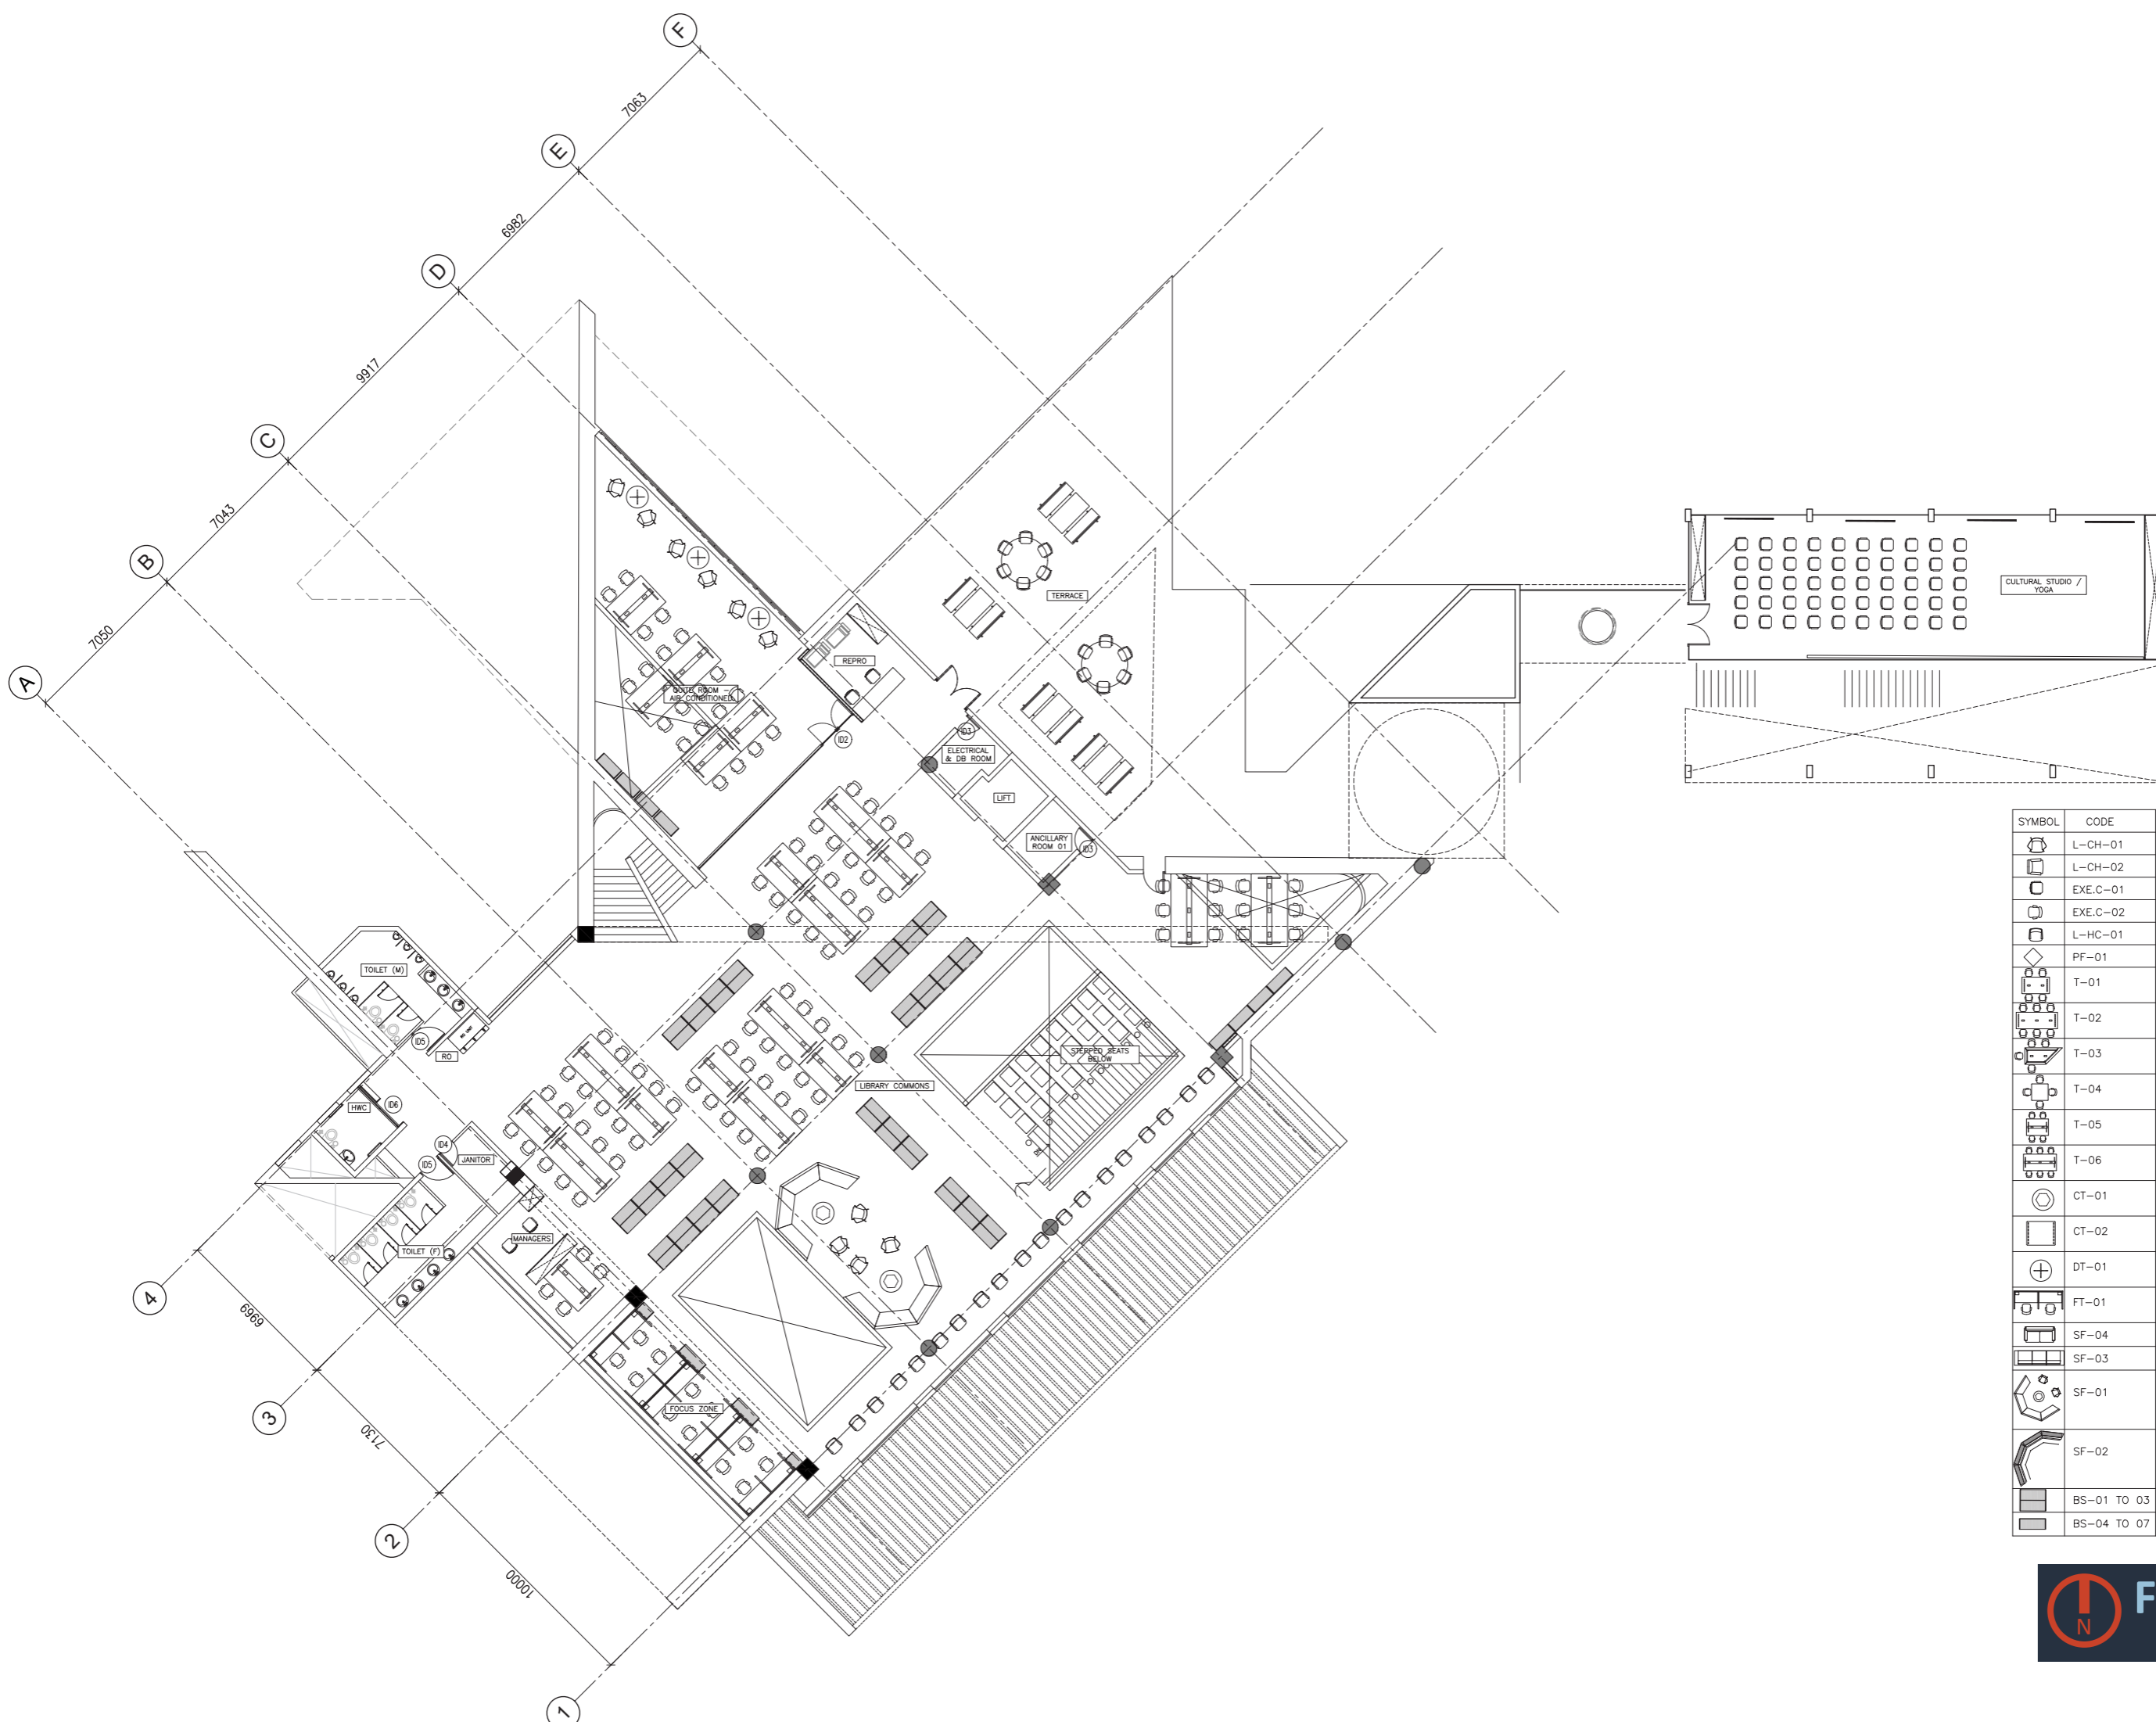

NATIONAL LAW SCHOOL
OF INDIA UNIVERSITY
BANGALORE

RFP for design and build
LIBRARY FURNITURE

NLSIU CAMPUS, BANGALORE

SYMBOL	CODE	QTY
	L-CH-01	109
	L-CH-02	06
	EXE.C-01	17
	EXE.C-02	218
	L-HC-01	19
	PF-01	20
	T-01	13
	T-02	09
	T-03	01
	T-04	02
	T-05	12
	T-06	08
	CT-01	16
	CT-02	24
	DT-01	8
	FT-01	2 + 2
	SF-04	34
	SF-03	01
	SF-01	02
	SF-02	04
	BS-01 TO 03	REFER ANNEXURE
	BS-04 TO 07	REFER ANNEXURE

SYMBOL	CODE	QTY
	L-CH-01	109
	L-CH-02	06
	EXE.C-01	17
	EXE.C-02	218
	L-HC-01	19
	PF-01	20
	T-01	13
	T-02	09
	T-03	01
	T-04	02
	T-05	12
	T-06	08
	CT-01	16
	CT-02	24
	DT-01	8
	FT-01	2 + 2
	SF-04	34
	SF-03	01
	SF-01	02
	SF-02	04
	BS-01 TO 03	REFER ANNEXURE
	BS-04 TO 07	REFER ANNEXURE

Lower Ground Floor

HISTORY
DEJH OF
DEJV LJD
DFF IDFJFDJ ED

HISTORY
DEJH OF
DEJV LJD
DFF IDFJFDJ ED

Lower Ground Floor

Lower Ground Floor

First Floor

First Floor