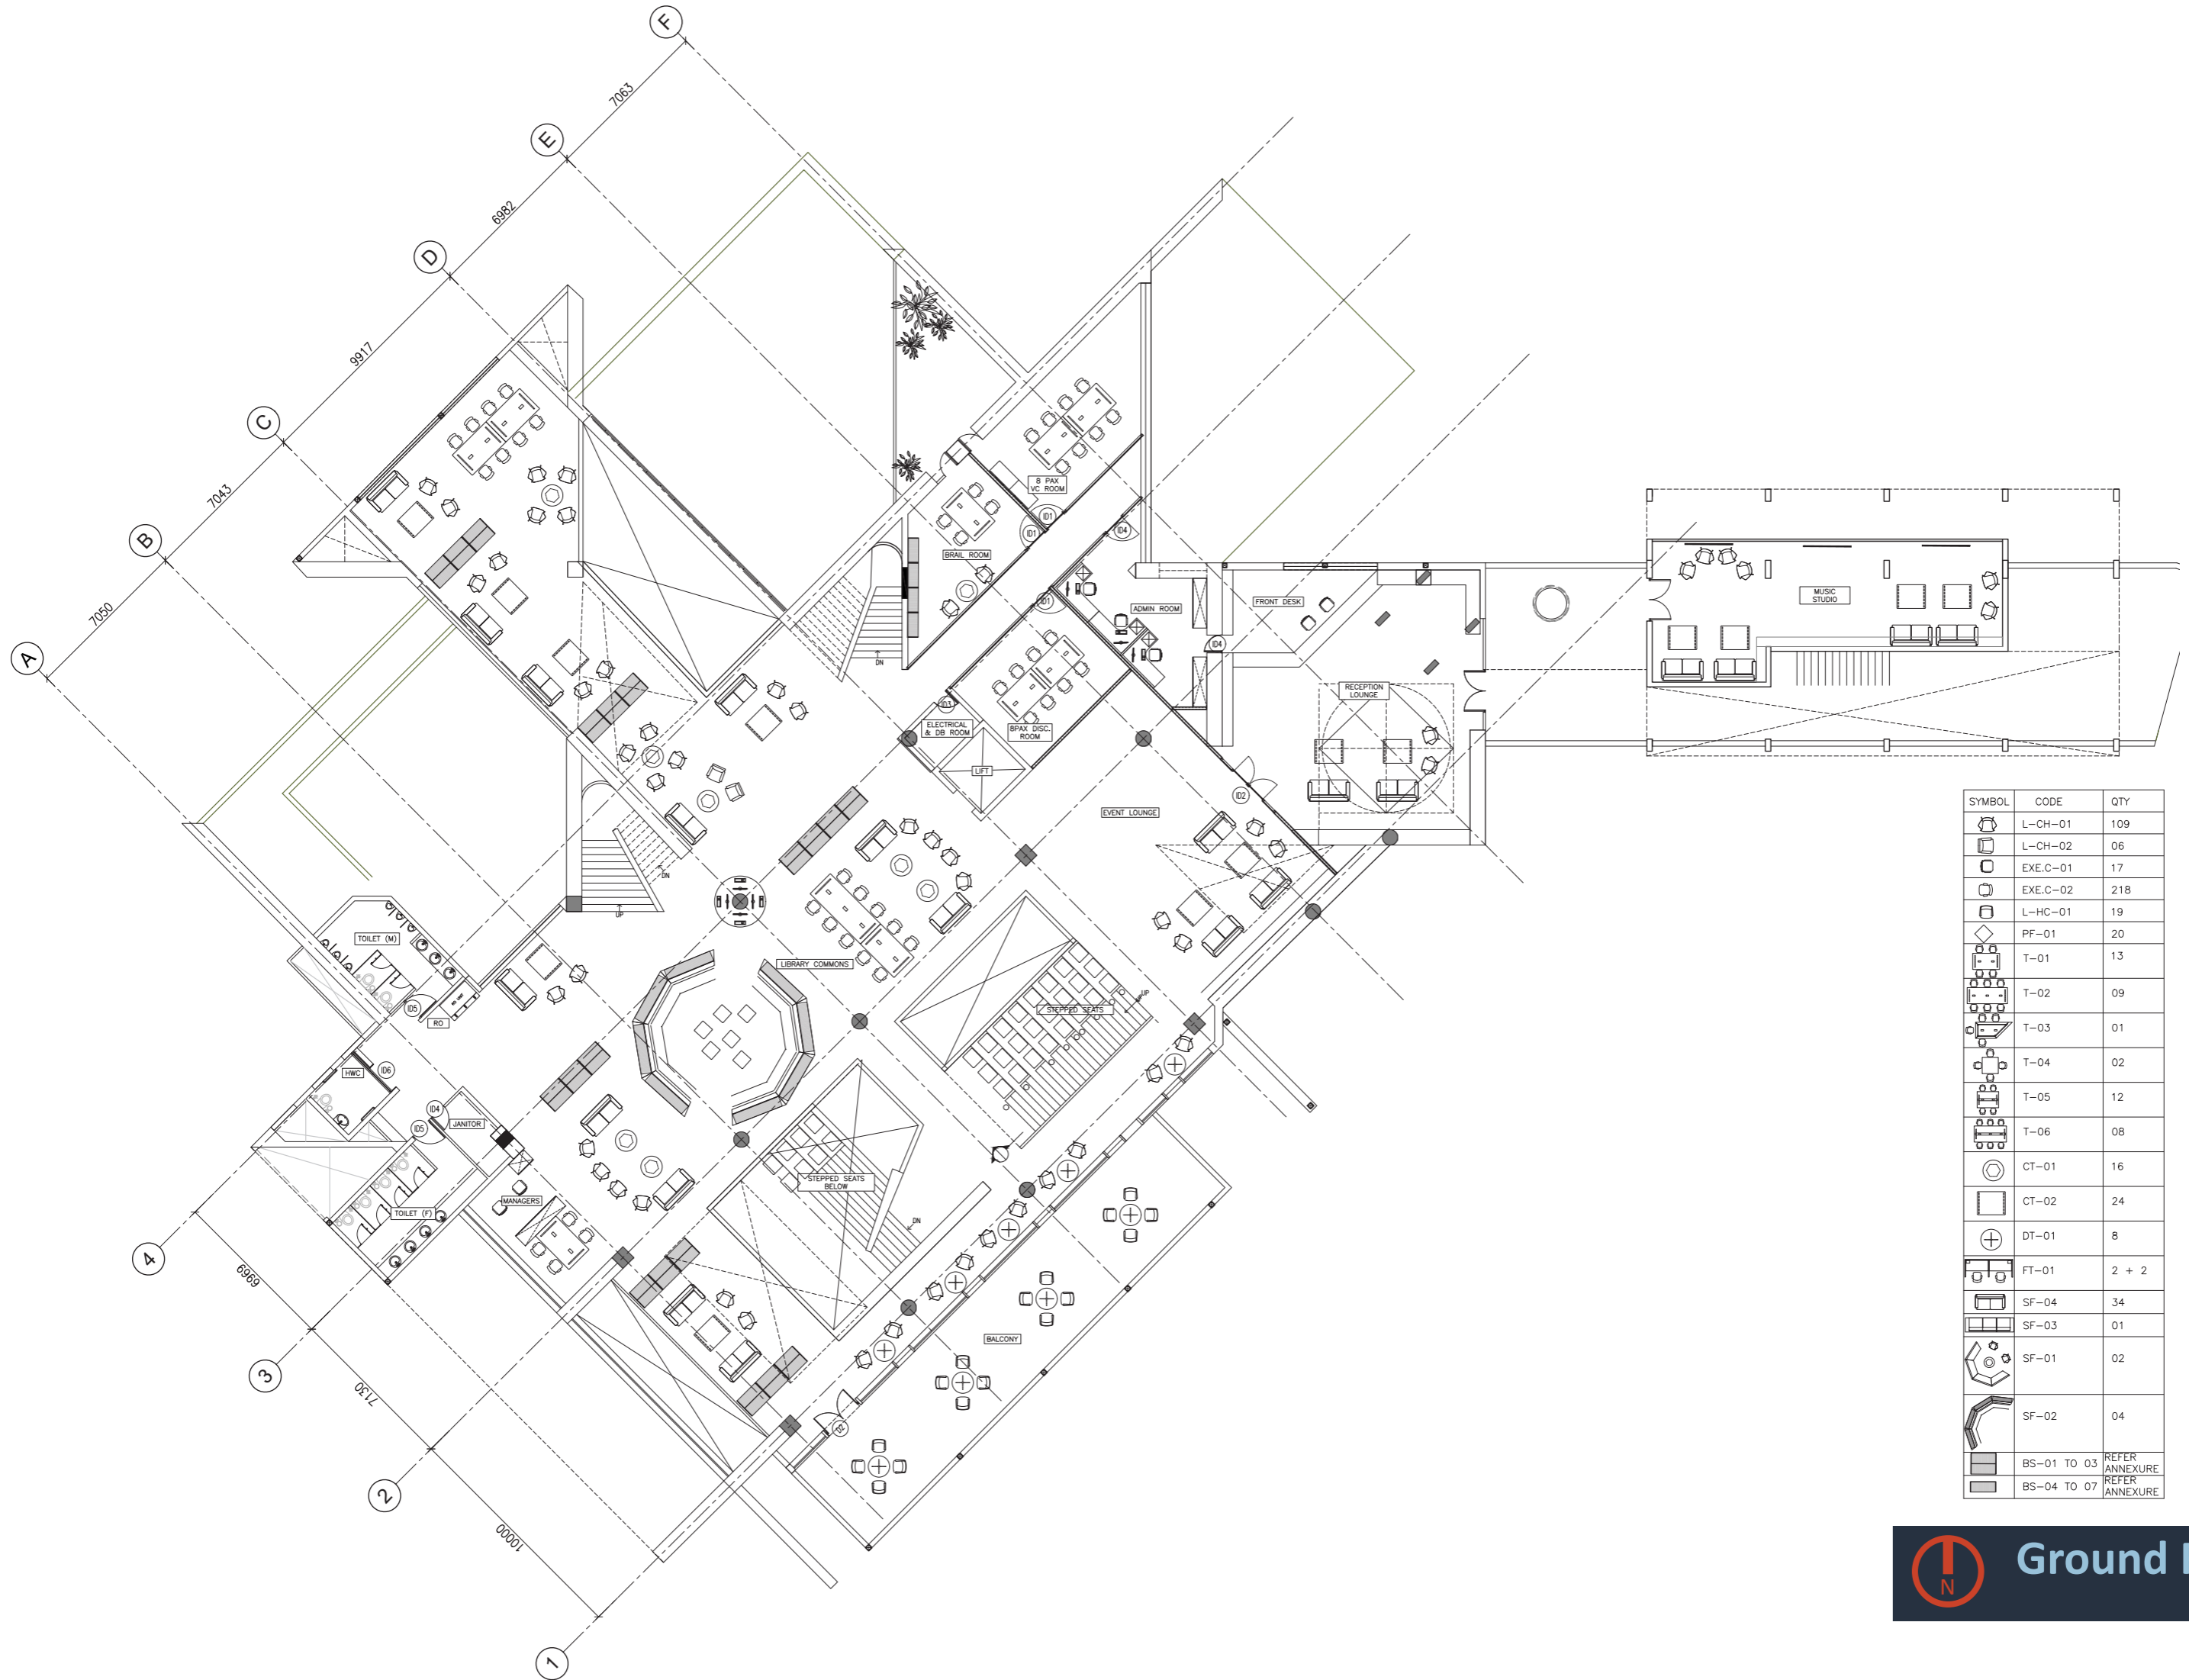

NATIONAL LAW SCHOOL
OF INDIA UNIVERSITY
BANGALORE

RFP for design and build
LIBRARY FURNITURE

NLSIU CAMPUS, BANGALORE

SYMBOL	CODE	QTY
	L-CH-01	109
	L-CH-02	06
	EXE.C-01	17
	EXE.C-02	218
	L-HC-01	19
	PF-01	20
	T-01	13
	T-02	09
	T-03	01
	T-04	02
	T-05	12
	T-06	08
	CT-01	16
	CT-02	24
	DT-01	8
	FT-01	2 + 2
	SF-04	34
	SF-03	01
	SF-01	02
	SF-02	04
	BS-01 TO 03	REFER ANNEXURE
	BS-04 TO 07	REFER ANNEXURE

SYMBOL	CODE	QTY
	L-CH-01	109
	L-CH-02	06
	EXE.C-01	17
	EXE.C-02	218
	L-HC-01	19
	PF-01	20
	T-01	13
	T-02	09
	T-03	01
	T-04	02
	T-05	12
	T-06	08
	CT-01	16
	CT-02	24
	DT-01	8
	FT-01	2 + 2
	SF-04	34
	SF-03	01
	SF-01	02
	SF-02	04
	BS-01 TO 03	REFER ANNEXURE
	BS-04 TO 07	REFER ANNEXURE

Lower Ground Floor

HISTORY
DEJH OF
DEJV LJD
DFF IDFJFDJ ED

HISTORY
DEJH OF
DEJV LJD
DFF IDFJFDJ ED

Lower Ground Floor

Lower Ground Floor

First Floor

First Floor